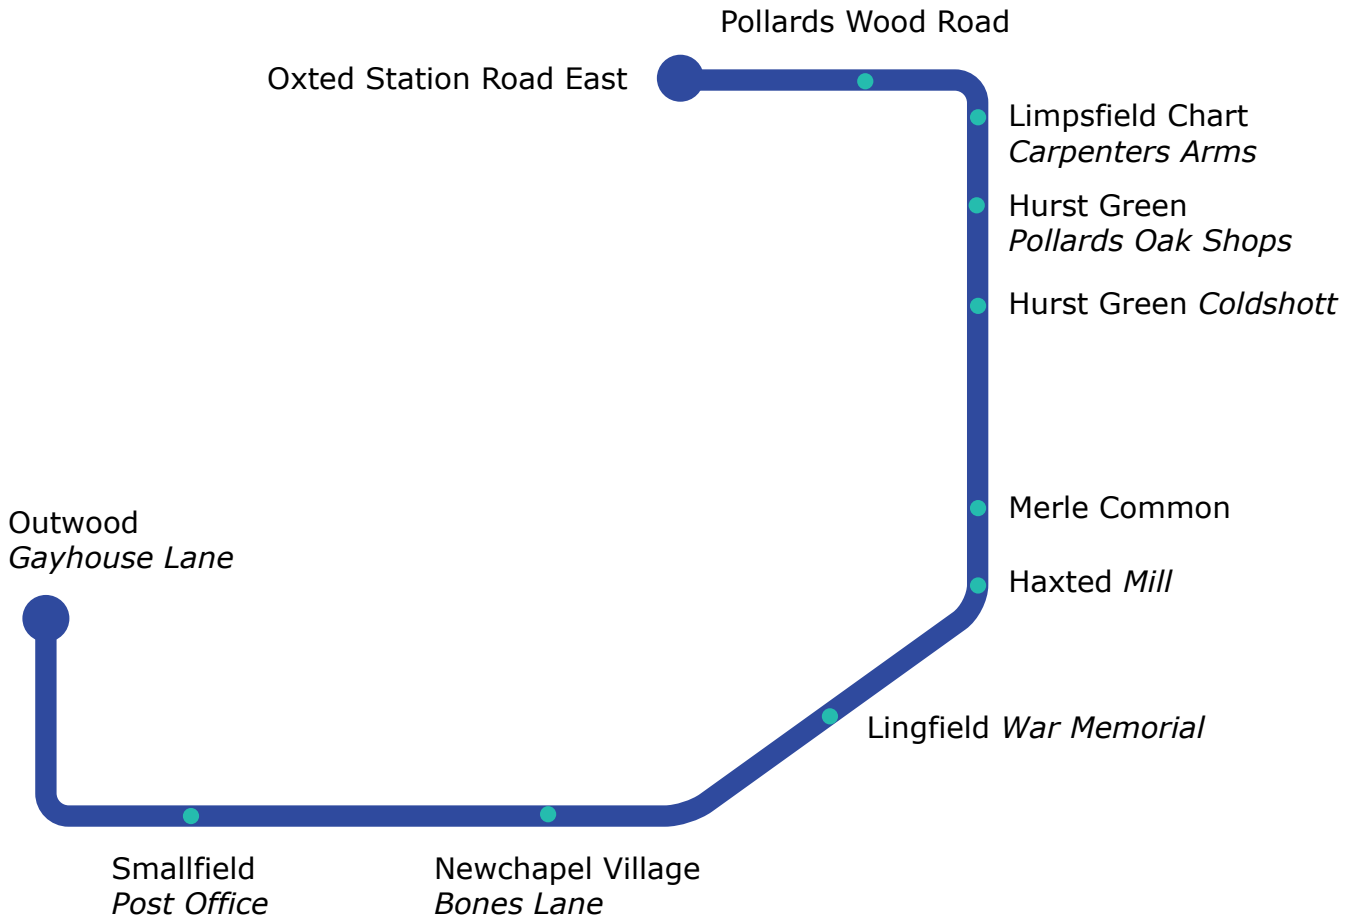

telephone: **01342 719619**
email: busops@southdownpsv.co.uk
web: www.southdownpsv.co.uk

694 Outwood - Oxted School

Route 694 operates on schooldays only