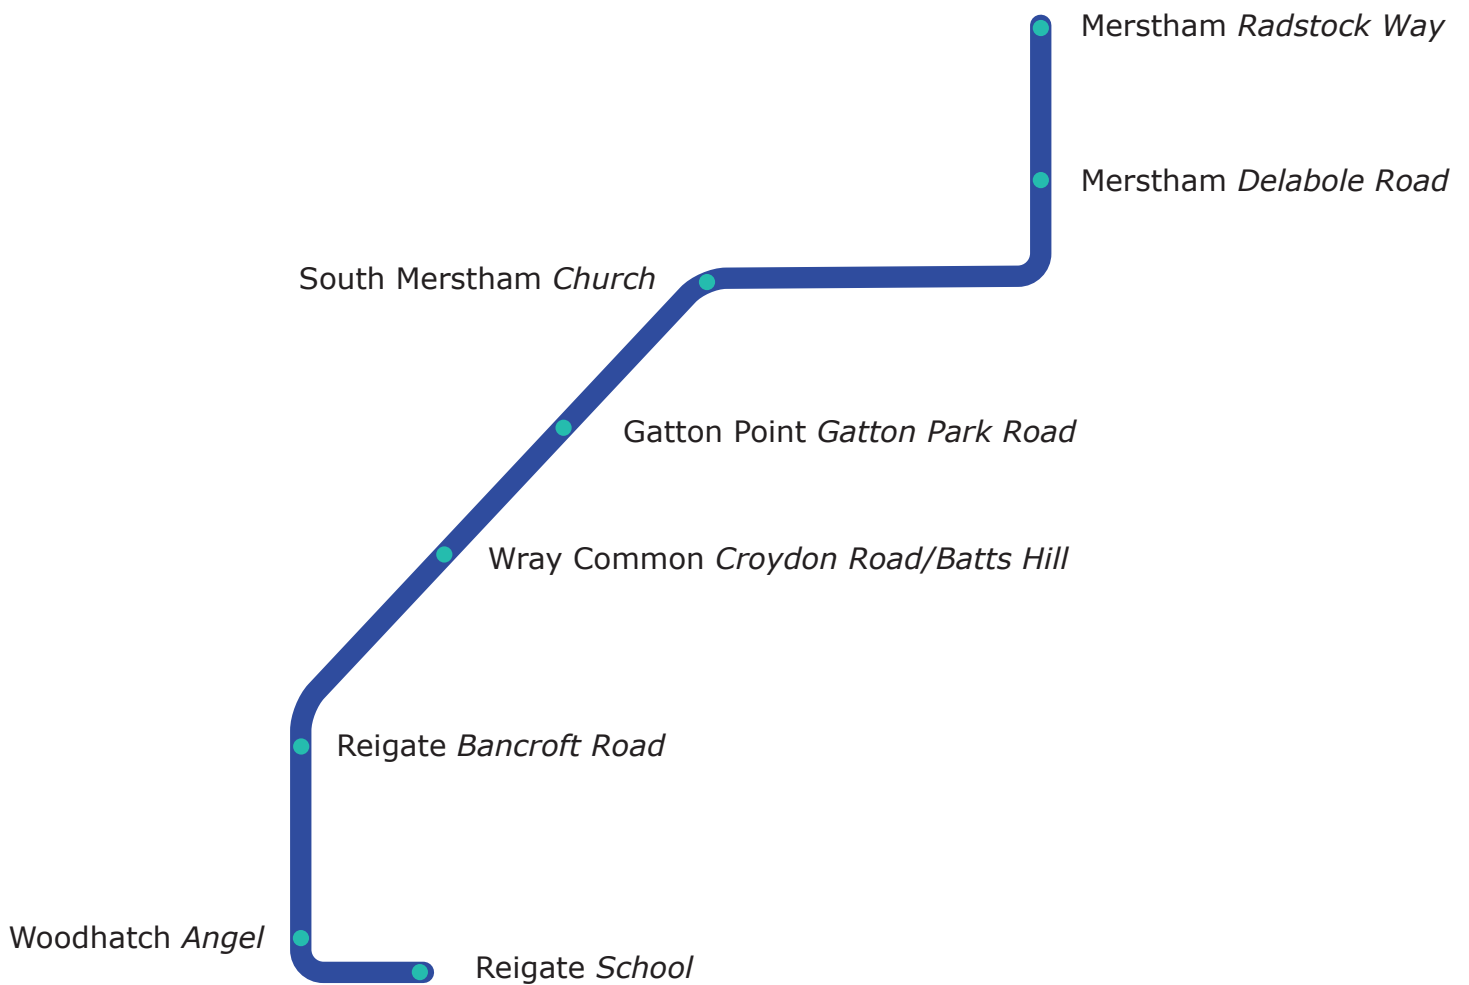

Southdown PSV Ltd

Bus Operators • Bus Sales • Bus Engineering

01342 719619

Route 658 Merstham - Reigate School

Southdown PSV, Unit 3 Silverwood, Snow Hill, Copthorne, West Sussex, RH10 3EN